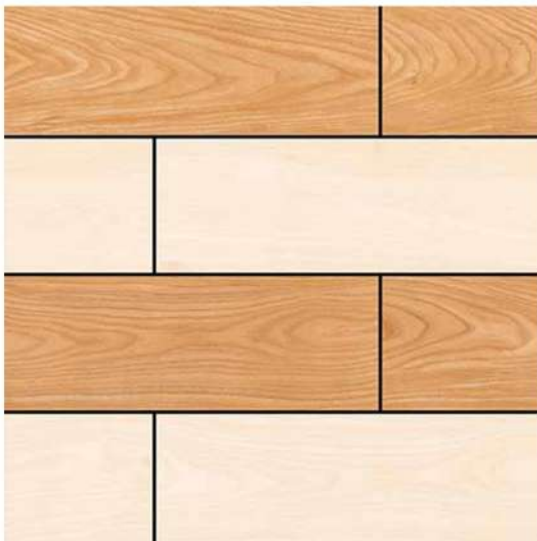

Wood Strip *Collection*

600x600mm | PORCELAIN TILES

Design Code:- **80009**

Matt FINISH

- Applicable On Wall & Floor
- HD Clarity
- Geometric Variation 3mm±
- Zero Maintenance
- Eco Friendly