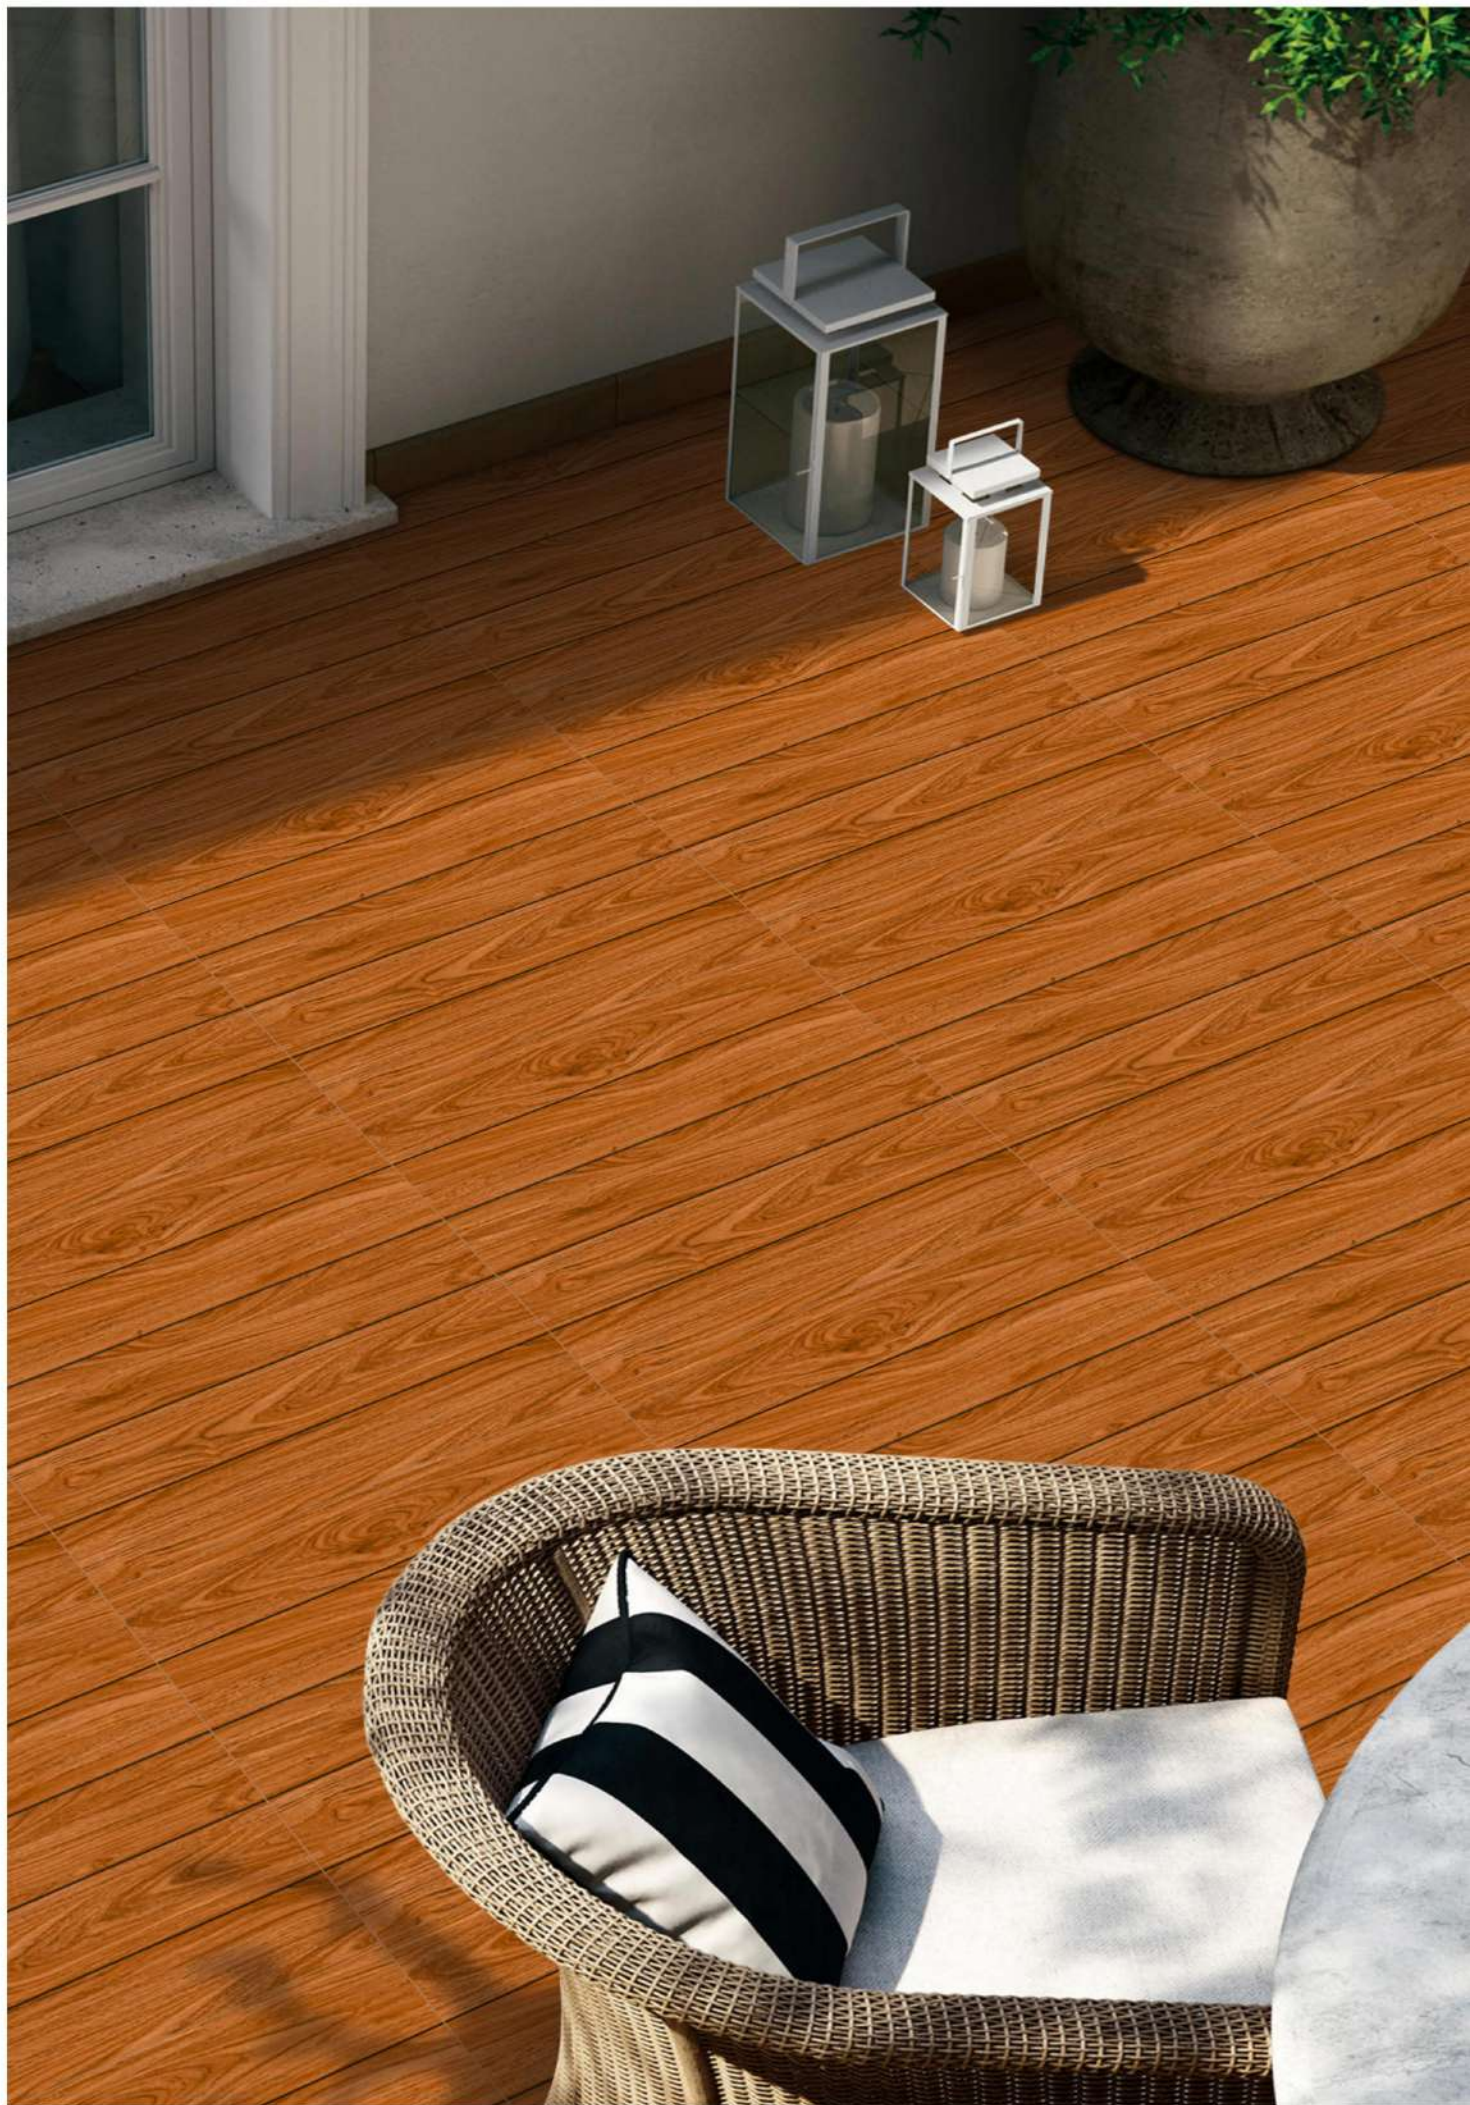

Wood Strip *Collection*

600x600mm | PORCELAIN TILES

Design Code:- **80113**
Matt FINISH

- Applicable On Wall & Floor
- HD Clarity
- Geometric Variation 3mm±
- Zero Maintenance
- Eco Friendly