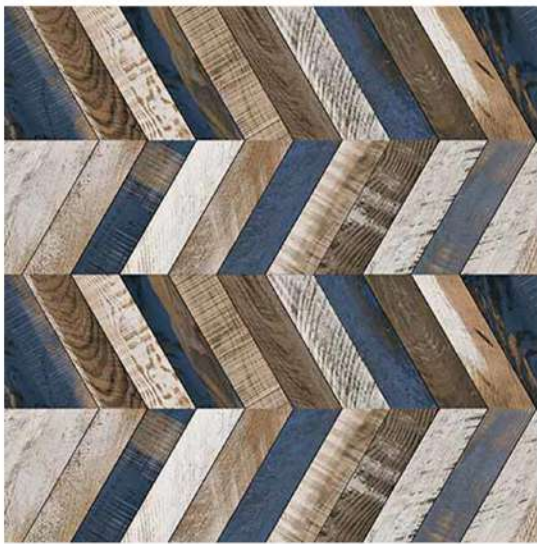

Wood Strip *Collection*

600x600mm | PORCELAIN TILES

Design Code:- **80094**
Matt FINISH

- Applicable On Wall & Floor
- HD Clarity
- Geometric Variation 3mm±
- Zero Maintenance
- Eco Friendly