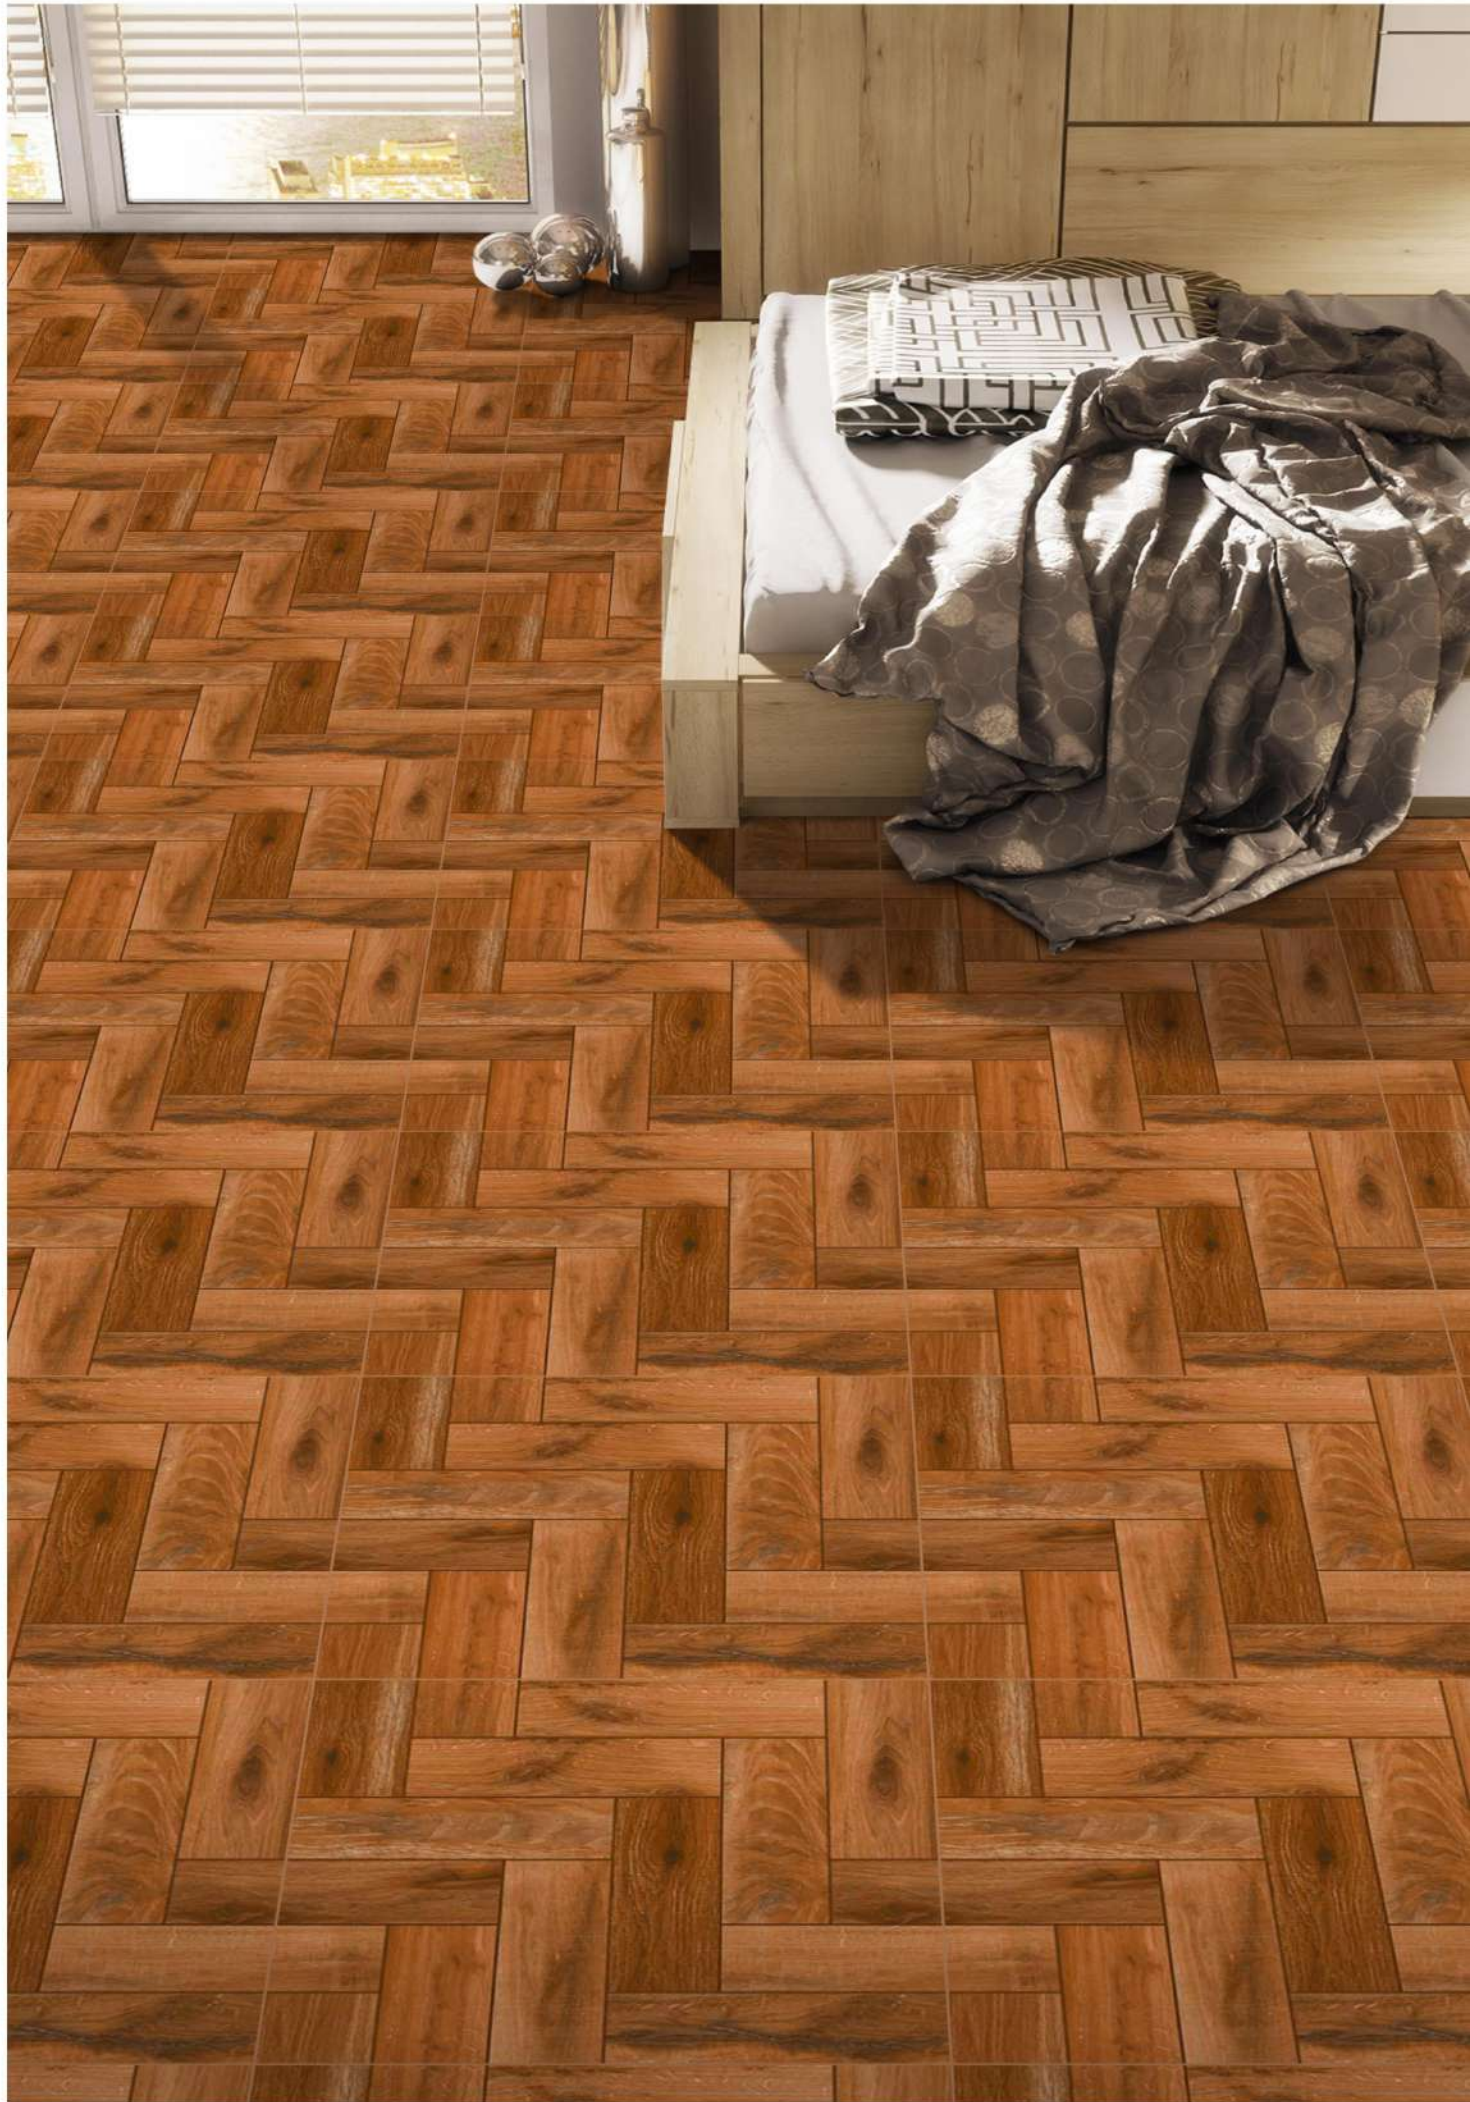

Wood Strip *Collection*

600x600mm | PORCELAIN TILES

Design Code:- **80091**
Matt FINISH

- Applicable On Wall & Floor
- HD Clarity
- Geometric Variation 3mm±
- Zero Maintenance
- Eco Friendly